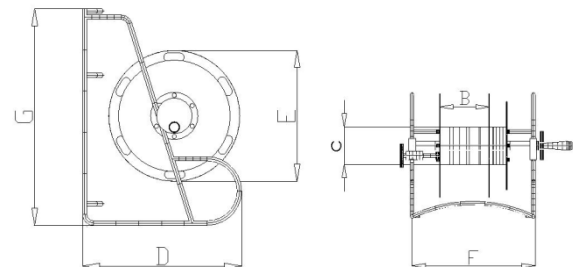

BBD-200, BBD-500NR, BBD-1000

The same dimensions of 200 and 500 m types, they differ with delivered cable length. The drum contains BBD-200 cable 200 m length. The drum BBD-500NR is delivered with 500 m cable diameter 6 mm. Type BBD-1000² is wider and delivered with 1 km cable diameter 5.5 mm.
Weight: BBD-500NR: 11.4 kg, BBD-1000: 13.3 kg

SBD-200

For a typical cable diameter of 5.5 mm, the SBD drum will accept 250 m of cable.
Weight: SBD-200: 6.2 kg

Reel Dimensions SBD-200						
B	C	D	E	F	G	H
200	110	325	305	300	390	30

MBD-200, MBD-500

Two different drums dimensions.
The MBD-200 drum will accept 200 m, the MBD-500 up to 500 m cable of 5.5 mm diameter.
Weight: MBD-200: 8.0 kg, MBD-500: 10.8 kg

Reel Dimensions MBD-200							
A	B	C	D	E	F	G	H
290	200	110	375	305	385	370	185

Reel Dimensions MBD-500							
A	B	C	D	E	F	G	H
340	210	140	465	405	450	470	235

RBD-200, RBD-500

For a typical cable diameter of 5.5 mm, the RBD drum will accept 200 m, the RBD-500 up to 500 m of cable.
Weight: RBD-200: 9.7 kg, RBD-500: 10.7 kg

Reel Dimensions RBD-200							
A	B	C	D	E	F	G	H
-	200	110	310	305	360	570	-

Reel Dimensions RBD-500							
A	B	C	D	E	F	G	H
-	325	110	320	305	430	570	-

- Note: 1) Standard black color RAL 9005 mat.
Use code -6014 if green khaki RAL 6014 mat color is required.
2) BBD-1000 is wider, each dimension targeting to width is 210 mm larger.