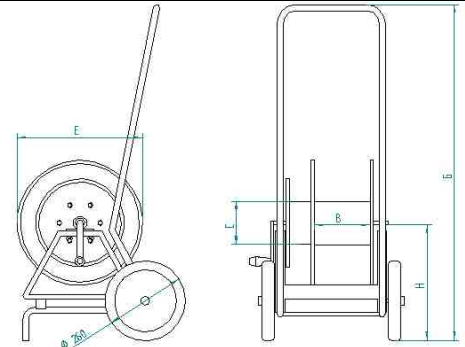

BBD-200, BBD-500NR, BBD-1000

The same dimensions of 200 and 500 m types, they differ with delivered cable length. The drum contains BBD-200 cable 200 m length. The drum BBD-500NR is delivered with 500 m cable diameter 6 mm. Type BBD-1000² is wider and delivered with 1 km cable diameter 5.5 mm.
Weight: BBD-500NR: 11.4 kg, BBD-1000: 13.3 kg

Reel Dimensions BBD-200, BBD-500, BBD-1000 ¹							
A ¹	B ¹	C	D	E	F ¹	G	H
360	210	140	335	405	470	480	280

TBD-200, TBD-500NR

The BBD drum is installed on a mobile chassis.
Weight: TBD-500NR: 23 kg

Reel Dimensions TBD-200, TBD-500NR							
A	B	C	D	E	F	G	H
460	210	140	450	405	490	1090	380

SBD-200

For a typical cable diameter of 5.5 mm, the SBD drum will accept 250 m of cable.
Weight: SBD-200: 6.2 kg

Reel Dimensions SBD-200						
B	C	D	E	F	G	H
200	110	325	305	300	390	30

MBD-200, MBD-500

Two different drums dimensions.
The MBD-200 drum will accept 200 m, the MBD-500 up to 500 m cable of 5.5 mm diameter.
Weight: MBD-200: 8.0 kg, MBD-500: 10.8 kg

Reel Dimensions MBD-200							
A	B	C	D	E	F	G	H
290	200	110	375	305	385	370	185

Reel Dimensions MBD-500							
A	B	C	D	E	F	G	H
340	210	140	465	405	450	470	235

RBD-200, RBD-500

For a typical cable diameter of 5.5 mm, the RBD drum will accept 200 m, the RBD-500 up to 500 m of cable.
Weight: RBD-200: 9.7 kg, RBD-500: 10.7 kg