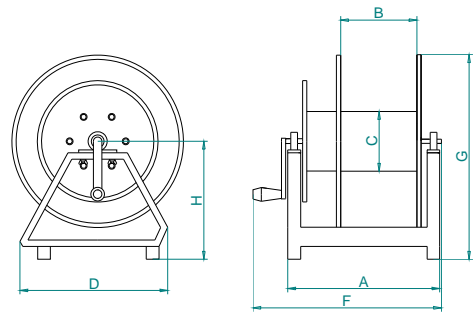

BBD-200, BBD-500NR, BBD-1000

The same dimensions of 200 and 500 m types, they differ with delivered cable length. The drum contains BBD-200 cable 200 m length. The drum BBD-500NR is delivered with 500 m cable diameter 6 mm. Type BBD-1000² is wider and delivered with 1 km cable diameter 5.5 mm.
Weight: BBD-500NR: 11.4 kg, BBD-1000: 13.3 kg

Reel Dimensions BBD-200, BBD-500, BBD-1000 ¹							
A ¹	B ¹	C	D	E	F ¹	G	H
360	210	140	335	405	470	480	280

TBD-200, TBD-500NR

The BBD drum is installed on a mobile chassis.
Weight: TBD-500NR: 23 kg

Reel Dimensions TBD-200, TBD-500NR							
A	B	C	D	E	F	G	H
460	210	140	450	405	490	1090	380

SBD-200

For a typical cable diameter of 5.5 mm, the SBD drum will accept 250 m of cable.
Weight: SBD-200: 6.2 kg

Reel Dimensions SBD-200						
B	C	D	E	F	G	H
200	110	325	305	300	390	30

MBD-200, MBD-500

Two different drums dimensions.
The MBD-200 drum will accept 200 m, the MBD-500 up to 500 m cable of 5.5 mm diameter.
Weight: MBD-200: 8.0 kg, MBD-500: 10.8 kg

Reel Dimensions MBD-200							
A	B	C	D	E	F	G	H
290	200	110	375	305	385	370	185

Reel Dimensions MBD-500							
A	B	C	D	E	F	G	H
340	210	140	465	405	450	470	235

RBD-200, RBD-500

For a typical cable diameter of 5.5 mm, the RBD drum will accept 200 m, the RBD-500 up to 500 m of cable.
Weight: RBD-200: 9.7 kg, RBD-500: 10.7 kg