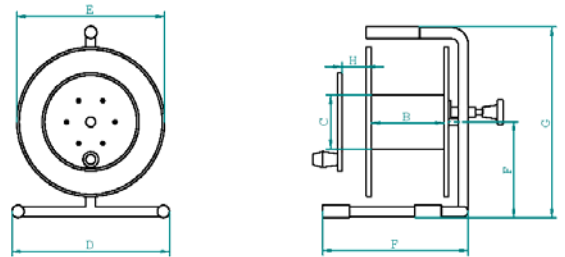

BBD-200, BBD-500NR, BBD-1000

The same dimensions of 200 and 500 m types, they differ with delivered cable length. The drum contains BBD-200 cable 200 m length. The drum BBD-500NR is delivered with 500 m cable diameter 6 mm. Type BBD-1000² is wider and delivered with 1 km cable diameter 5.5 mm.
Weight: BBD-500NR: 11.4 kg, BBD-1000: 13.3 kg

Reel Dimensions BBD-200, BBD-500, BBD-1000 ¹							
A ¹	B ¹	C	D	E	F ¹	G	H
360	210	140	335	405	470	480	280

TBD-200, TBD-500NR

The BBD drum is installed on a mobile chassis.
Weight: TBD-500NR: 23 kg

Reel Dimensions TBD-200, TBD-500NR							
A	B	C	D	E	F	G	H
460	210	140	450	405	490	1090	380

SBD-200

For a typical cable diameter of 5.5 mm, the SBD drum will accept 250 m of cable.
Weight: SBD-200: 6.2 kg

Reel Dimensions SBD-200						
B	C	D	E	F	G	H
200	110	325	305	300	390	30

MBD-200, MBD-500

Two different drums dimensions.
The MBD-200 drum will accept 200 m, the MBD-500 up to 500 m cable of 5.5 mm diameter.
Weight: MBD-200: 8.0 kg, MBD-500: 10.8 kg

Reel Dimensions MBD-200							
A	B	C	D	E	F	G	H
290	200	110	375	305	385	370	185

Reel Dimensions MBD-500							
A	B	C	D	E	F	G	H
340	210	140	465	405	450	470	235

RBD-200, RBD-500

For a typical cable diameter of 5.5 mm, the RBD drum will accept 200 m, the RBD-500 up to 500 m of cable.
Weight: RBD-200: 9.7 kg, RBD-500: 10.7 kg