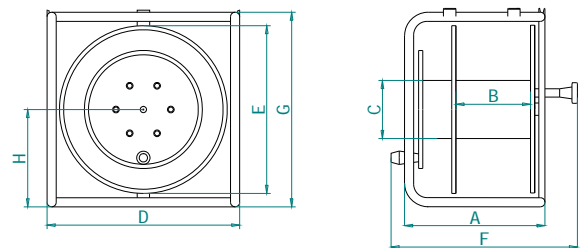

BBD-200, BBD-500NR, BBD-1000

The same dimensions of 200 and 500 m types, they differ with delivered cable length. The drum contains BBD-200 cable 200 m length. The drum BBD-500NR is delivered with 500 m cable diameter 6 mm. Type BBD-1000² is wider and delivered with 1 km cable diameter 5.5 mm.
Weight: BBD-500NR: 11.4 kg, BBD-1000: 13.3 kg

Reel Dimensions BBD-200, BBD-500, BBD-1000 ¹							
A ¹	B ¹	C	D	E	F ¹	G	H
360	210	140	335	405	470	480	280

TBD-200, TBD-500NR

The BBD drum is installed on a mobile chassis.
Weight: TBD-500NR: 23 kg

Reel Dimensions TBD-200, TBD-500NR							
A	B	C	D	E	F	G	H
460	210	140	450	405	490	1090	380

SBD-200

For a typical cable diameter of 5.5 mm, the SBD drum will accept 250 m of cable.
Weight: SBD-200: 6.2 kg

Reel Dimensions SBD-200						
B	C	D	E	F	G	H
200	110	325	305	300	390	30

MBD-200, MBD-500

Two different drums dimensions.
The MBD-200 drum will accept 200 m, the MBD-500 up to 500 m cable of 5.5 mm diameter.
Weight: MBD-200: 8.0 kg, MBD-500: 10.8 kg

Reel Dimensions MBD-200							
A	B	C	D	E	F	G	H
290	200	110	375	305	385	370	185

Reel Dimensions MBD-500							
A	B	C	D	E	F	G	H
340	210	140	465	405	450	470	235

RBD-200, RBD-500

For a typical cable diameter of 5.5 mm, the RBD drum will accept 200 m, the RBD-500 up to 500 m of cable.
Weight: RBD-200: 9.7 kg, RBD-500: 10.7 kg